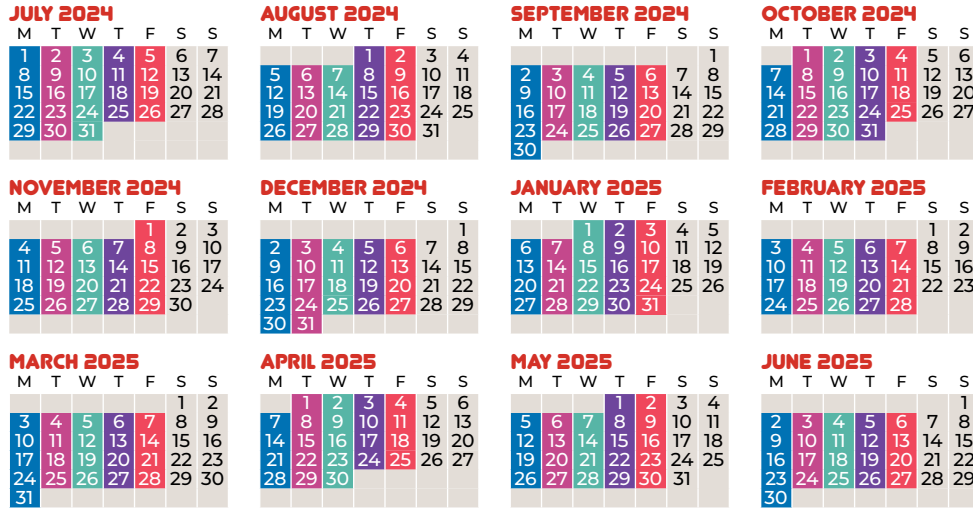

Collection will be the following day. All other collection days falling on a public holiday remain the same.

Collection schedules, and waste and recycling tips can be found on the free My Local Services App

ADDITIONAL WASTE DISPOSAL

Residents can dispose of additional waste on a user pays basis. Search 'waste transfer stations' at yorke.sa.gov.au

KERBSIDE BIN PLACEMENT

Bins should be placed kerbside the night before collection day and brought in on the day they are emptied. Keep a minimum distance of 1 metre around bins. Only current bins (square around the Council logo) will be collected. Bins must not exceed 75 kg in total weight.

DON'T KNOW WHICH BIN?
WHICHBIN.SA.GOV.AU or scan the QR code

WEEKLY WASTE COLLECTION CALENDAR

DAY	AREA
MON	Ardrossan, Price, Tiddy Widdy Beach, James Well/Rogues Point, Port Clinton, Pine Point, Black Point, Port Julia, Sheoak Flat Way Point G
TUE	Port Vincent, Stansbury, Edithburgh, Sultana Point, Coobowie, Oaklands, Wool Bay Way Point K / Way Point I
WED	Yorke town, Port Moorowie, Warooka, Brentwood, Port Rickaby, Bluff Beach, Parsons Beach, Hardwicke Bay, Minlaton, Curramulka Way Point H / Way Point L Way Point J
THU	Port Victoria, Point Pearce, Chinaman Wells, Balgowan, South Kilkerran, Urania, Maitland, Arthurton Way Point F / Way Point B Way Point A / Way Point D Way Point E / Way Point C
FRI	The Pines, Couches Beach, Corny Point, Point Turton, Point Souttar, Marion Bay, Foul Bay Way Point Q / Way Point P Way Point M / Way Point N