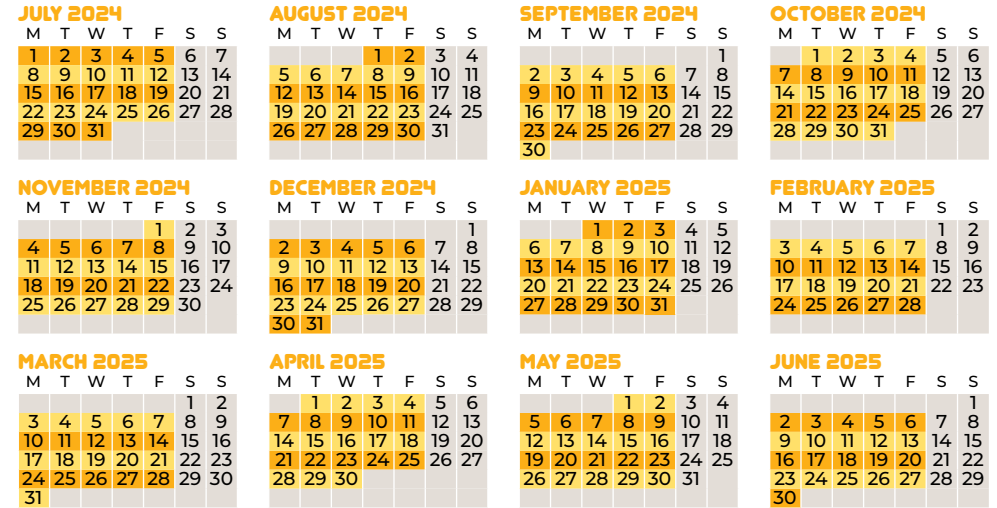

Collection will be the following day. All other collection days falling on a public holiday remain the same.

Collection schedules, and waste and recycling tips can be found on the free My Local Services App

DON'T KNOW WHICH BIN?
WHICHBIN.SA.GOV.AU or scan the QR code

WEEKLY WASTE COLLECTION CALENDAR

DAY	AREA
MON	Ardrossan, Price, Tiddy Widdy Beach, James Well/Rogues Point, Port Clinton, Pine Point, Black Point, Port Julia, Sheoak Flat Way Point G
TUE	Port Vincent, Stansbury, Edithburgh, Sultana Point, Coobowie, Oaklands, Wool Bay Way Point K / Way Point I
WED	Yorke town, Port Moorowie, Warooka, Brentwood, Port Rickaby, Bluff Beach, Parsons Beach, Hardwicke Bay, Minlaton, Curramulka Way Point H / Way Point L Way Point J
THU	Port Victoria, Point Pearce, Chinaman Wells, Balgowan, South Kilkerran, Urania, Maitland, Arthurton Way Point F / Way Point B Way Point A / Way Point D Way Point E / Way Point C
FRI	The Pines, Couches Beach, Corny Point, Point Turton, Point Souttar, Marion Bay, Foul Bay Way Point Q / Way Point P Way Point M / Way Point N

Not all waste can be placed in the red bin. Please check.

FORTNIGHTLY RECYCLING COLLECTION CALENDAR

DAY	AREA ONE	AREA TWO
MON	Ardrossan, Price, Tiddy Widdy Beach	James Well/Rogues Point, Port Clinton, Pine Point, Black Point, Port Julia, Sheoak Flat Way Point G
TUE	Port Vincent, Stansbury Way Point I	Edithburgh, Sultana Point, Coobowie, Oaklands, Wool Bay Way Point K
WED	Yorke town, Port Moorowie, Warooka, Brentwood Way Point L Way Point J	Port Rickaby, Bluff Beach, Parsons Beach, Hardwicke Bay, Minlaton, Curramulka Way Point H
THU	Port Victoria, Point Pearce, Chinaman Wells, Balgowan, South Kilkerran, Urania Way Point C	Maitland, Arthurton Way Point F Way Point B Way Point A Way Point D Way Point E
FRI	The Pines, Couches Beach, Corny Point, Point Turton, Point Souttar Way Point N	Marion Bay, Foul Bay Way Point Q Way Point P Way Point M