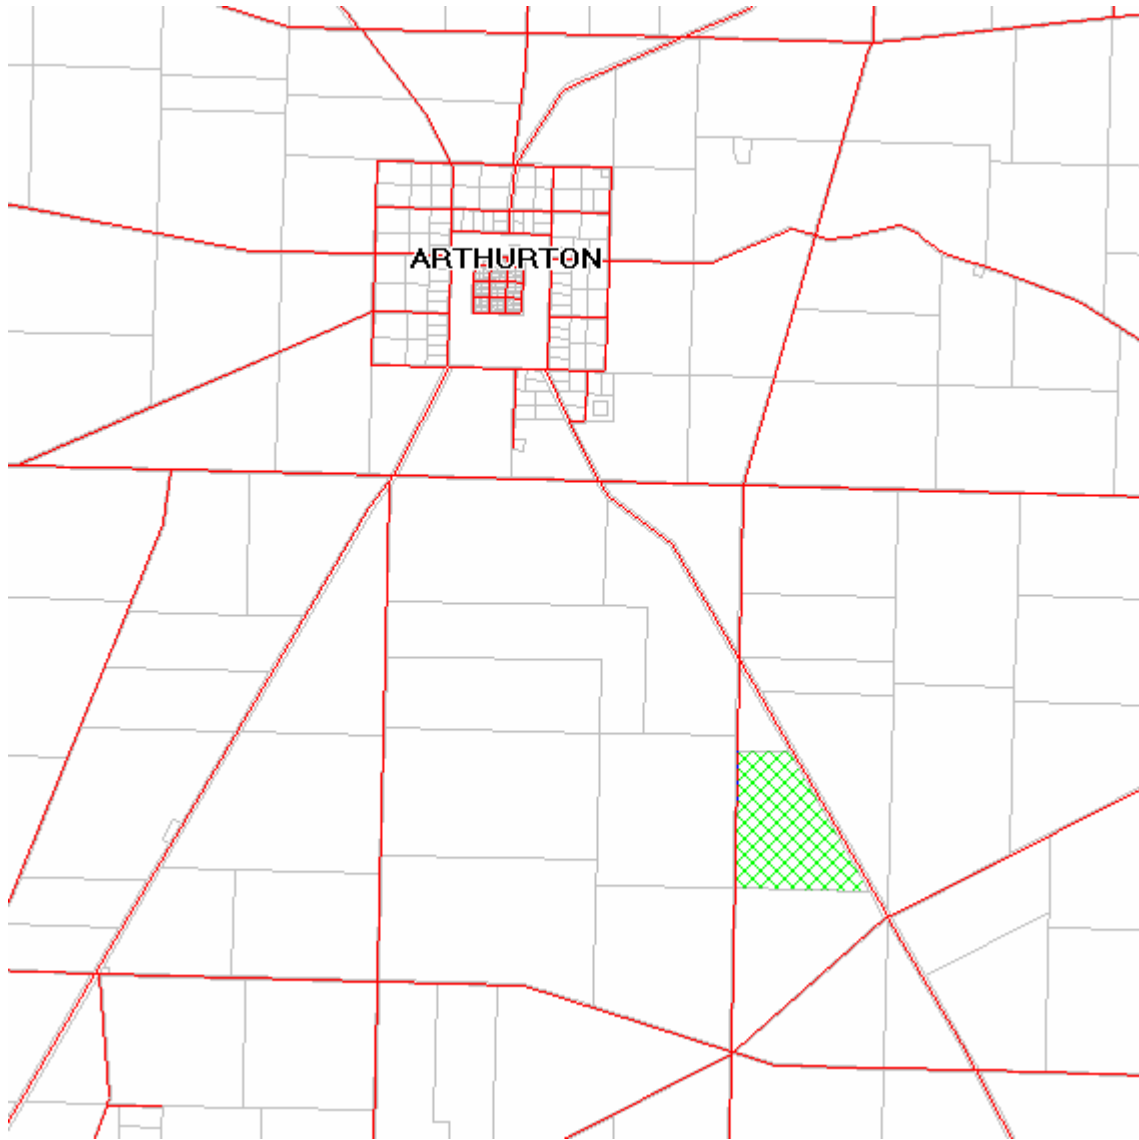

Arthurton Dump

About this Document	Disclaimer
<p>This map has been created for the purpose of showing basic locality information over The District Council of Yorke Peninsula. Property boundary line network data is supplied by State Government. Any error should be reported to the GIS Section, The District Council of Yorke Peninsula.</p>	<p>This map is a representation of the information currently held by The District Council of Yorke Peninsula. While every effort has been made to ensure the accuracy of the product, Council accepts no responsibility for any errors or omissions. Any feedback on omissions or errors would be appreciated.</p>