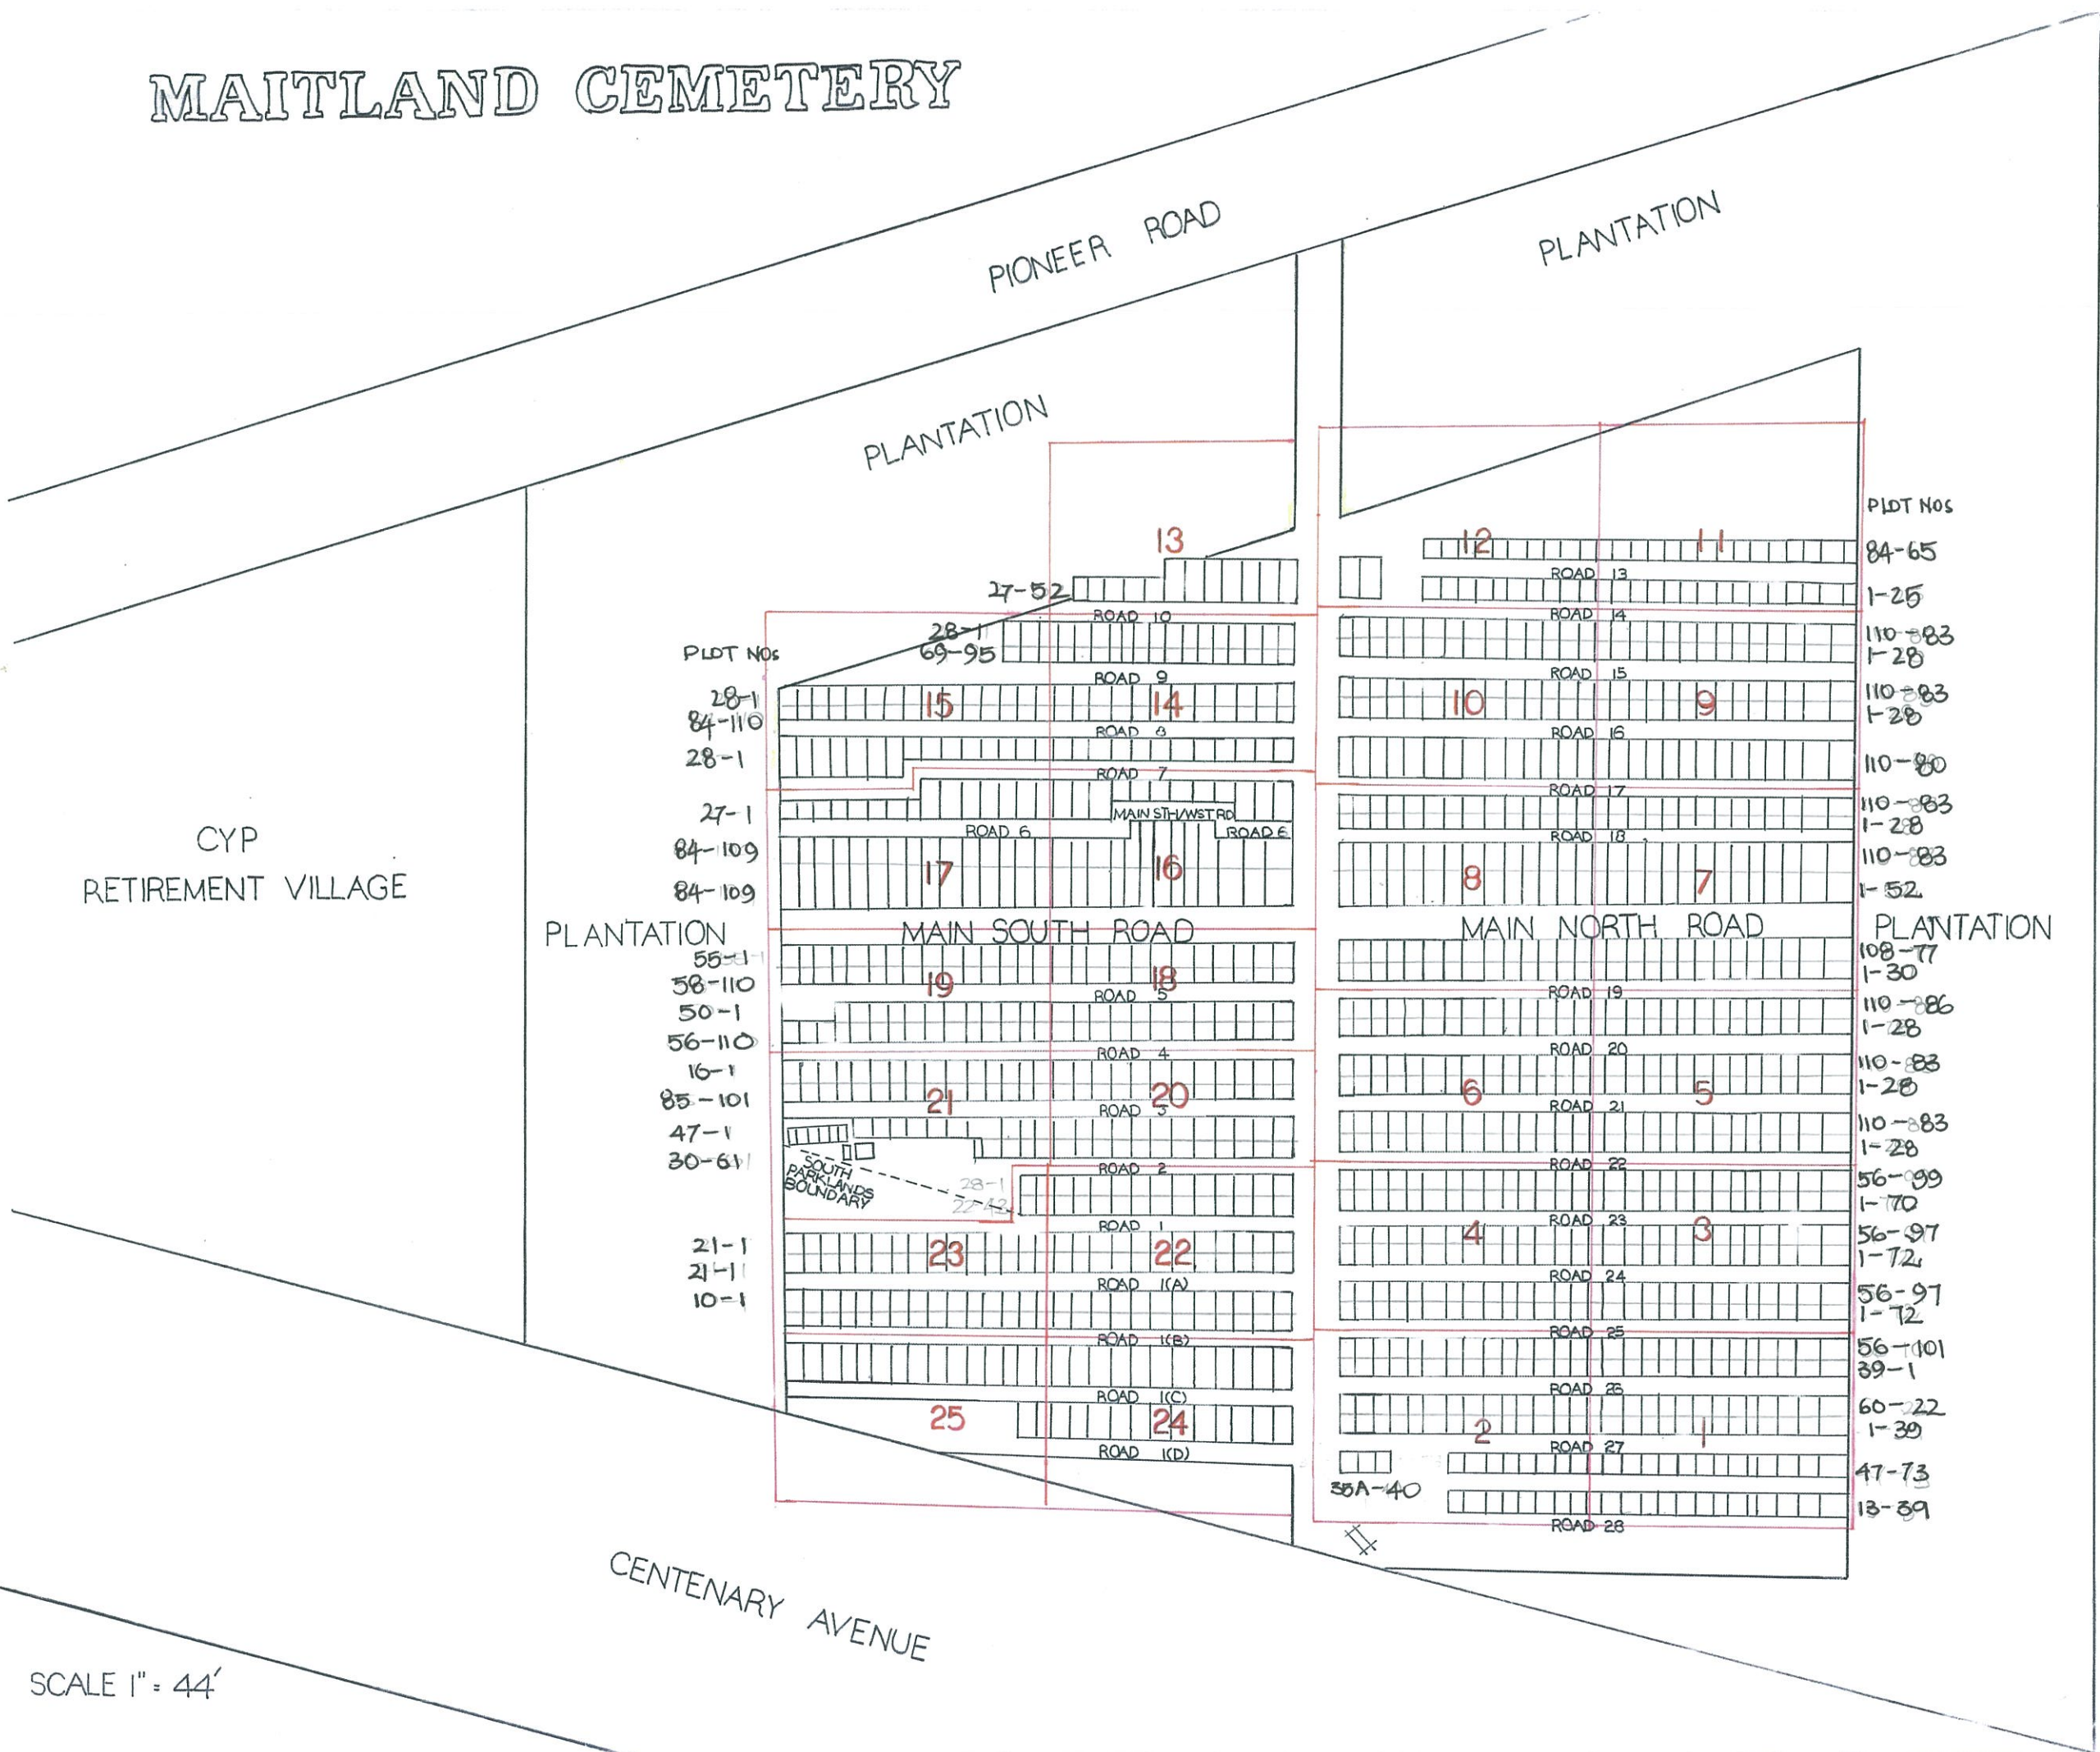

# MAITLAND CEMETERY

CYP  
RETIREMENT VILLAGE

PLANTATION

MAIN SOUTH ROAD

MAIN NORTH ROAD

PLANTATION

NORTH TERRACE

PLDT NOS

PLDT NOS

28-1  
84-110  
28-1  
27-1  
84-109  
84-109  
55-1  
58-110  
50-1  
56-110  
16-1  
85-101  
47-1  
30-61  
21-1  
21-1  
10-1

84-65  
1-25  
110-83  
1-28  
110-83  
1-28  
110-80  
110-83  
1-28  
110-83  
1-52  
108-77  
1-30  
110-86  
1-28  
110-83  
1-28  
110-83  
1-28  
56-99  
1-70  
56-97  
1-72  
56-97  
1-72  
56-101  
39-1  
60-22  
1-39  
47-73  
13-39

SCALE 1" = 44'